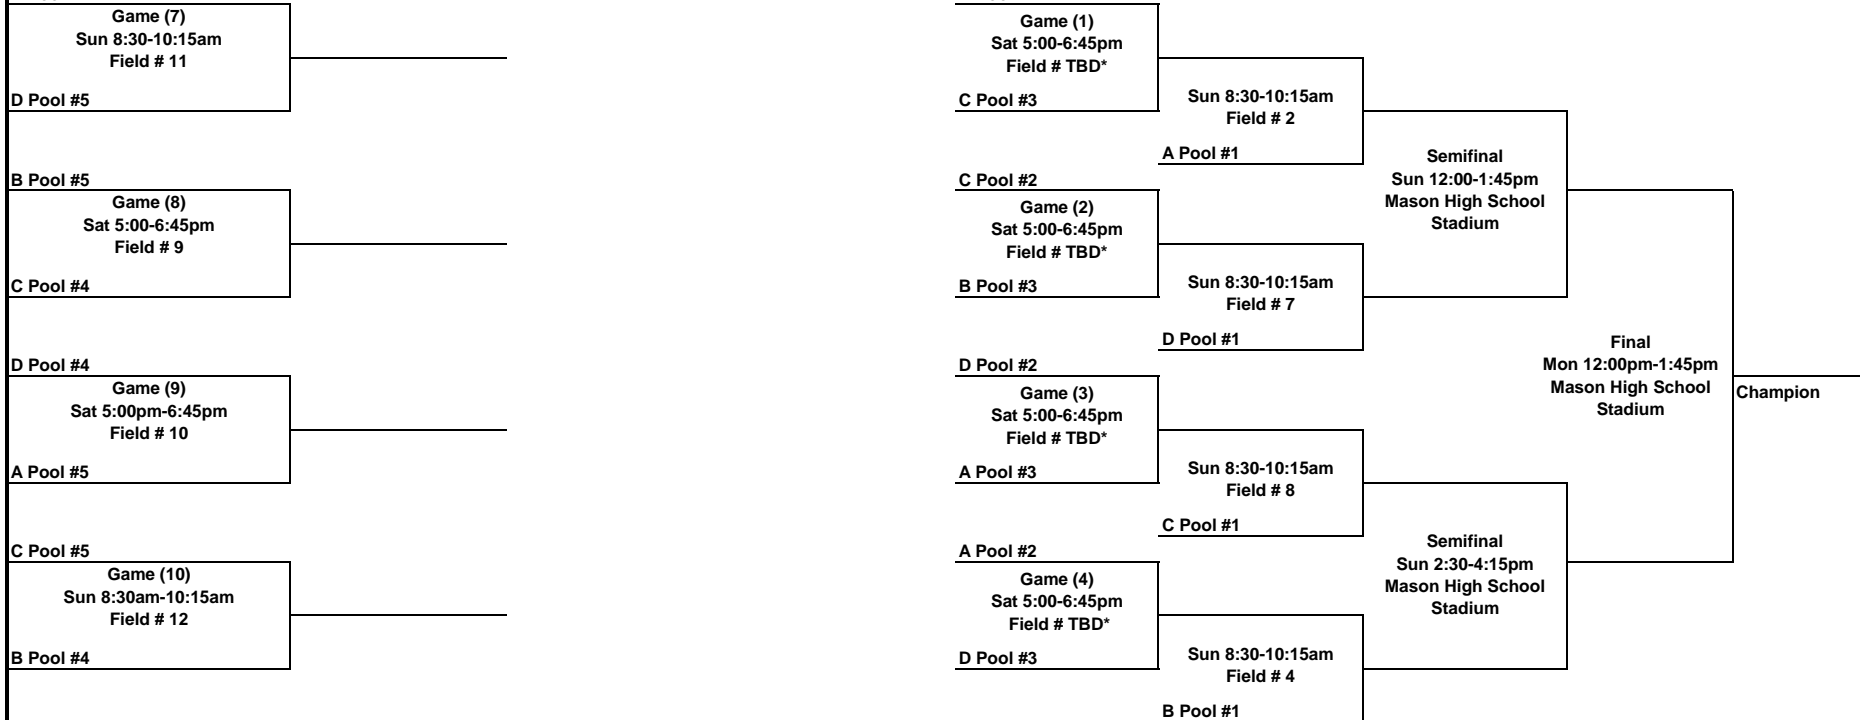

Saturday, May 24, 2014

Saturday	F#	Score	F#	Score	F#	Score	F#	Score	F#	Score	F#	Score	F#	Score	F#	Score	F#	Score						
8:30-10:15	A1 v A3	5	-	A2 v A5	9	-							C4 v C5	2	-	D1 v D3	4	-	D4 v D5	8	-			
10:30-12:15							B1 v B3	3	-	B2 v B5	5	-	C1 v C3	10	-	C2 v C5	1	-			D2 v D5	8	-	
12:30-2:15	A1 v A4	3	-	A2 v A3	9	-			B4 v B5	5	-								D1 v D4	2	-	D2 v D3	8	-
2:30-4:15	A4 v A5	3	-				B2 v B3	6	-	B1 v B4	5	-	C1 v C4	10	-	C2 v C3	1	-						
5:00-6:45	Pre-Quarters: See brackets for matchups and field assignments																							

Placement Brackets
Saturday-Sunday, May 24-25, 2014

Championship Bracket
Saturday-Monday, May 24-26, 2014

A Pool #4

Game (7)
Sun 8:30-10:15am
Field # 11

D Pool #5

B Pool #5

Game (8)
Sat 5:00-6:45pm
Field # 9

C Pool #4

D Pool #4

Game (9)
Sat 5:00pm-6:45pm
Field # 10

A Pool #5

C Pool #5

Game (10)
Sun 8:30am-10:15am
Field # 12

B Pool #4

B Pool #2

Game (1)
Sat 5:00-6:45pm
Field # TBD*

C Pool #3

C Pool #2

Game (2)
Sat 5:00-6:45pm
Field # TBD*

B Pool #3

D Pool #2

Game (3)
Sat 5:00-6:45pm
Field # TBD*

A Pool #3

A Pool #2

Game (4)
Sat 5:00-6:45pm
Field # TBD*

D Pool #3

B Pool #1

*TBD based on broadcast coverage